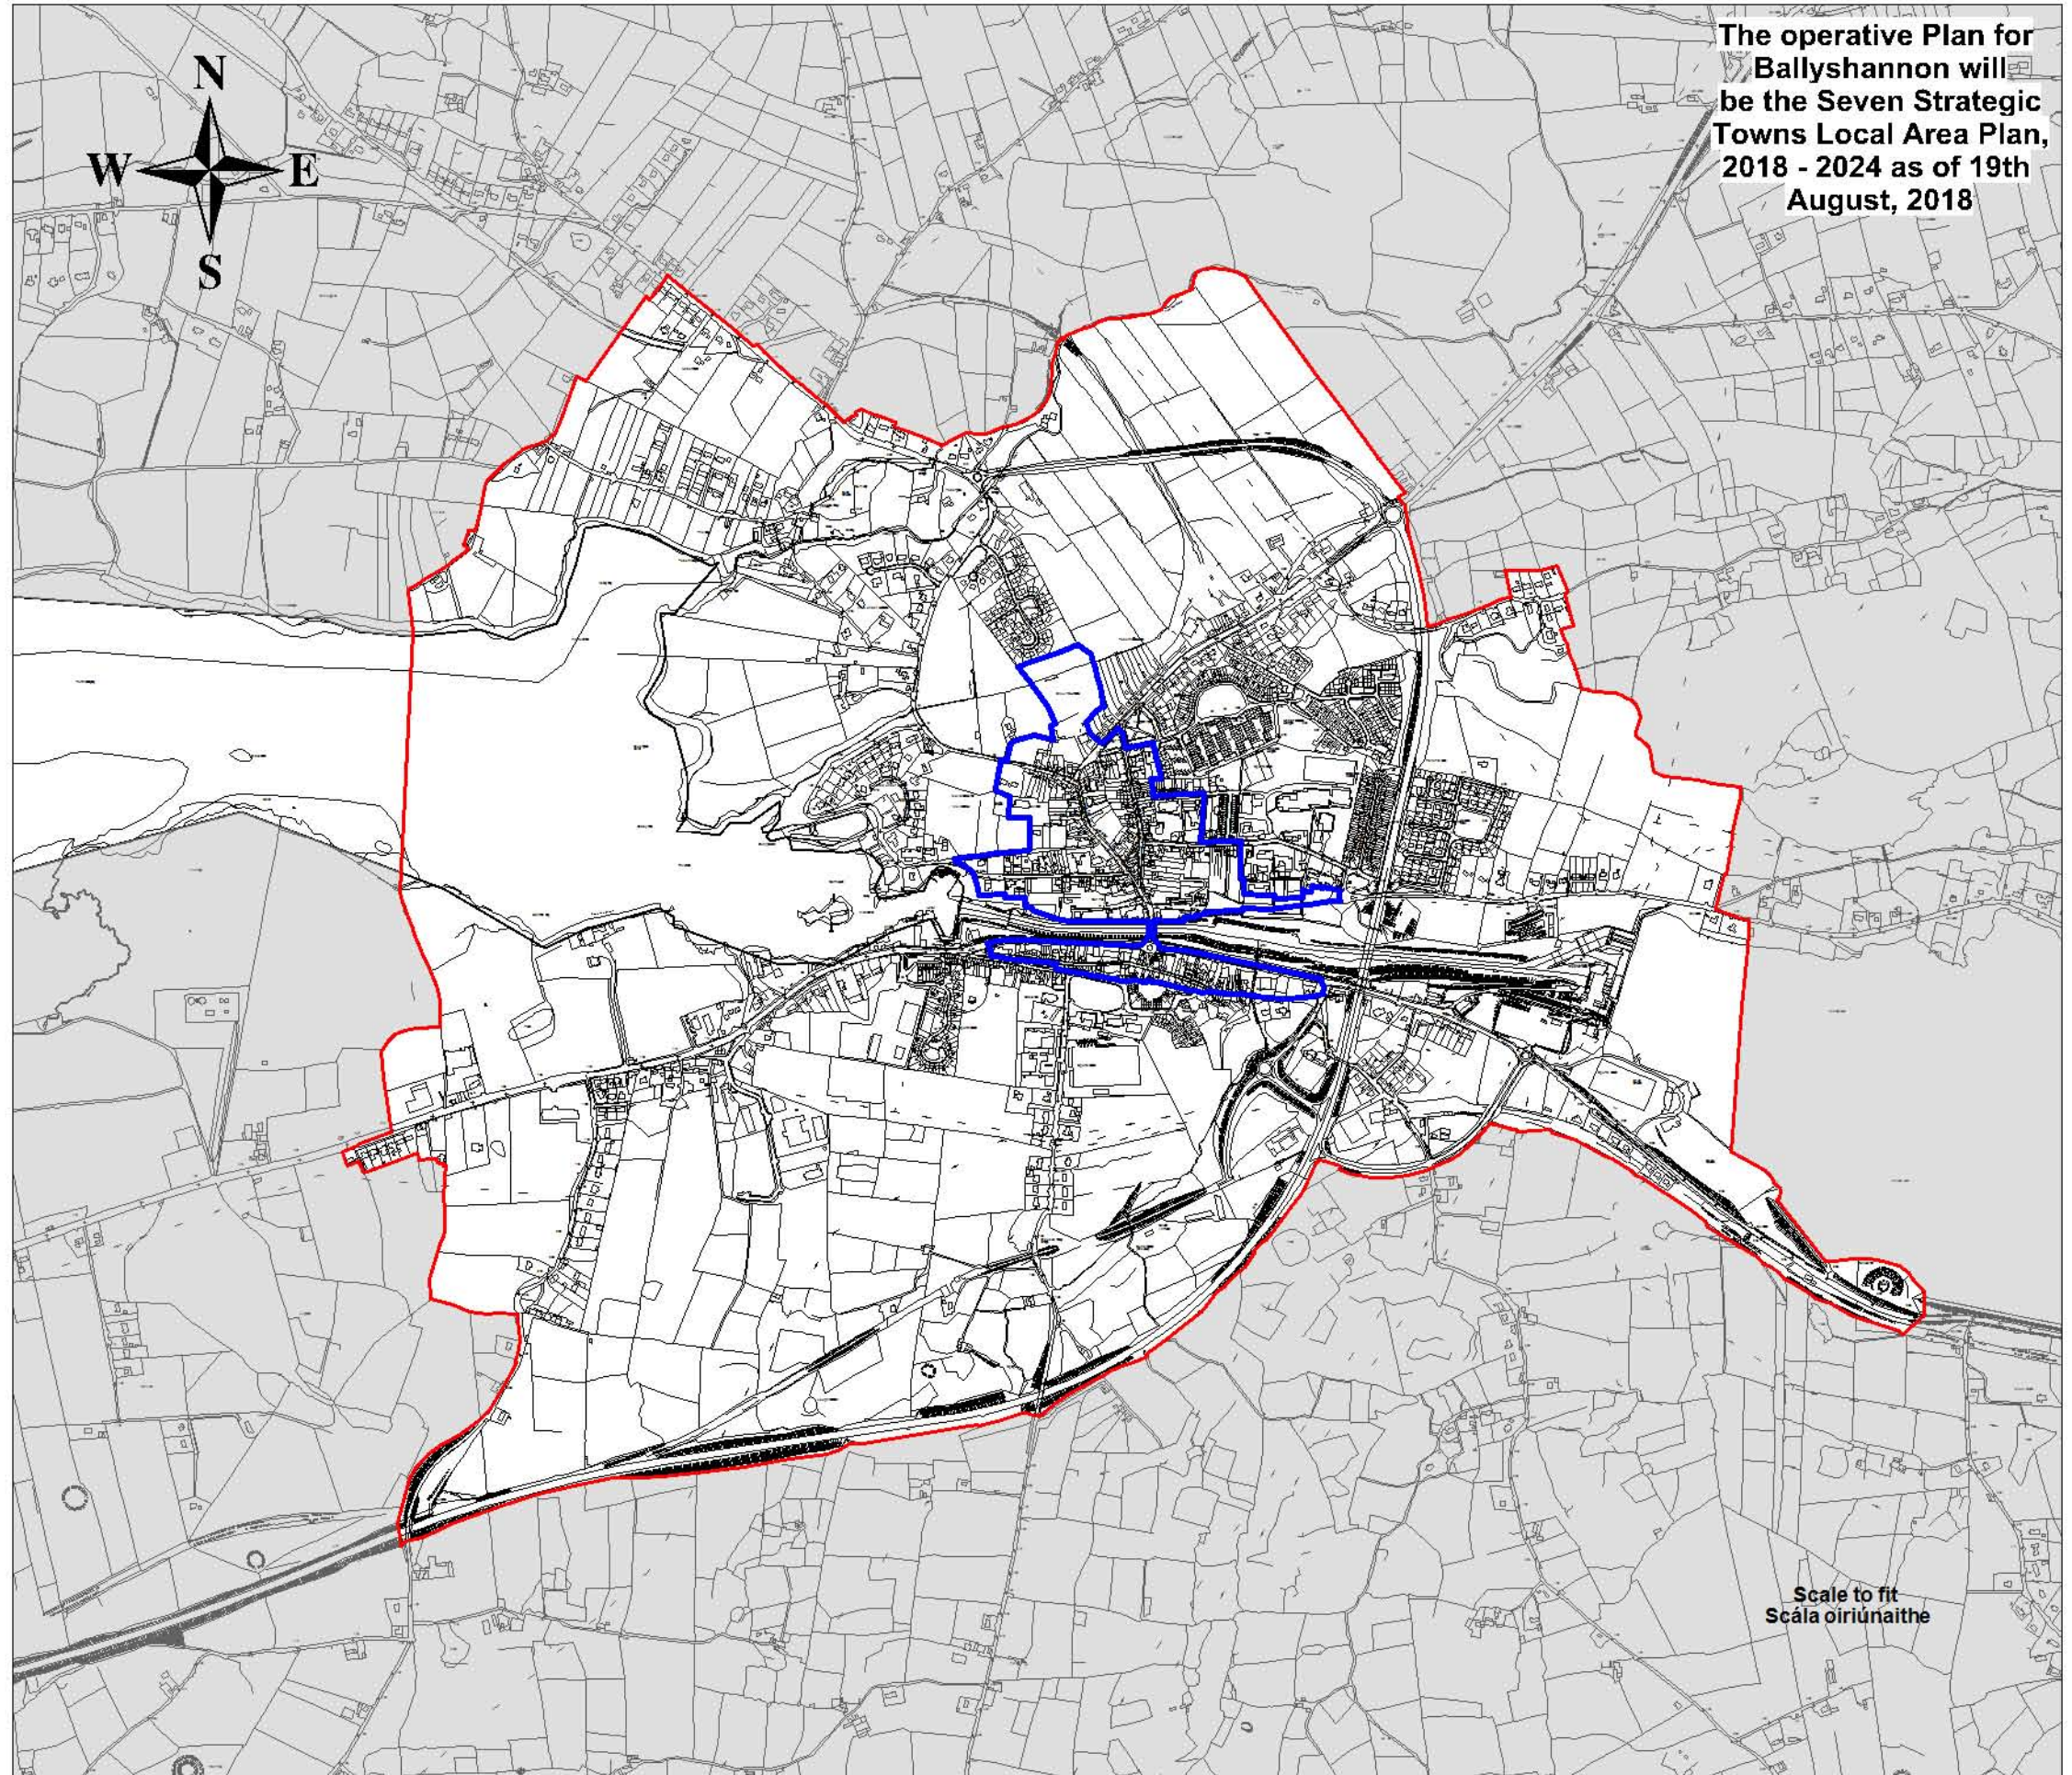

County Donegal
Development Plan
2018 - 2022

Plean Forbartha
Contae Dhún na nGall
2018 - 2024

Layer 2A - Map 15.3
Sraith 2A - Léarscáil 15.3

Ballyshannon
Béal Átha Seanaidh

Settlement Framework
Creatlach Lonnaíochta

Legend

-  Settlement Envelopes
Imchlúdaigh Lonnaíochta
-  Ballyshannon Town Centre

The operative Plan for
Ballyshannon will
be the Seven Strategic
Towns Local Area Plan,
2018 - 2024 as of 19th
August, 2018

Scale to fit
Scála oiriúnaithe